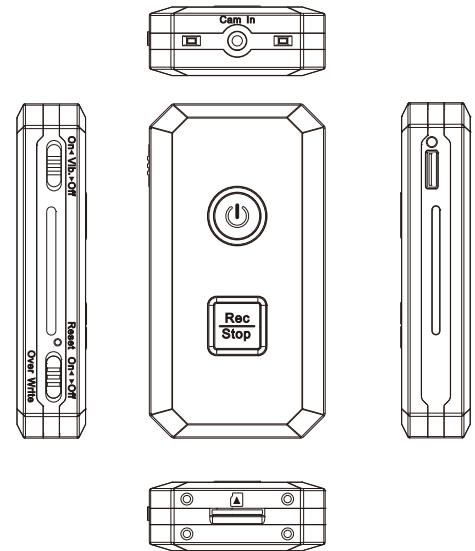

PV-50U

Matchbox Size DVR

Two button simple operation

Feature

- * Matchbox size DVR
- * 15mm slim design
- * Analogue camera compatible
- * Instant record button
- * Direct connection to cable controller
- * Max. 2.5 hours recording time with CMOS cameras
- * Supports up to 32GB memory card

Specification

Item Number	PV-50U
Video Input	NTSC/PAL
Resolution	NTSC:720x480 PAL:720x576
Frame Rate	NTSC:30fps PAL:25fps
Video Formate	AVI
Date/Time Table	YYYY/MM/DD, HH:MM:SS
Storage Capacity	Supports up to 32GB
Vibration Alert	On/Off
Overwrite	Yes
PC Interface	USB 2.0
Power Consumption	290mA-370mA
Recording Time	CMOS:150mins CCD:120mins
Dimension	75X40X15mm
Weight	48g

*Specifications are subject to change without prior notice.

Illustration

Standard Accessories

Cable Controller

Memory Card

USB Cable

Pouch

Flat Swivel Mount